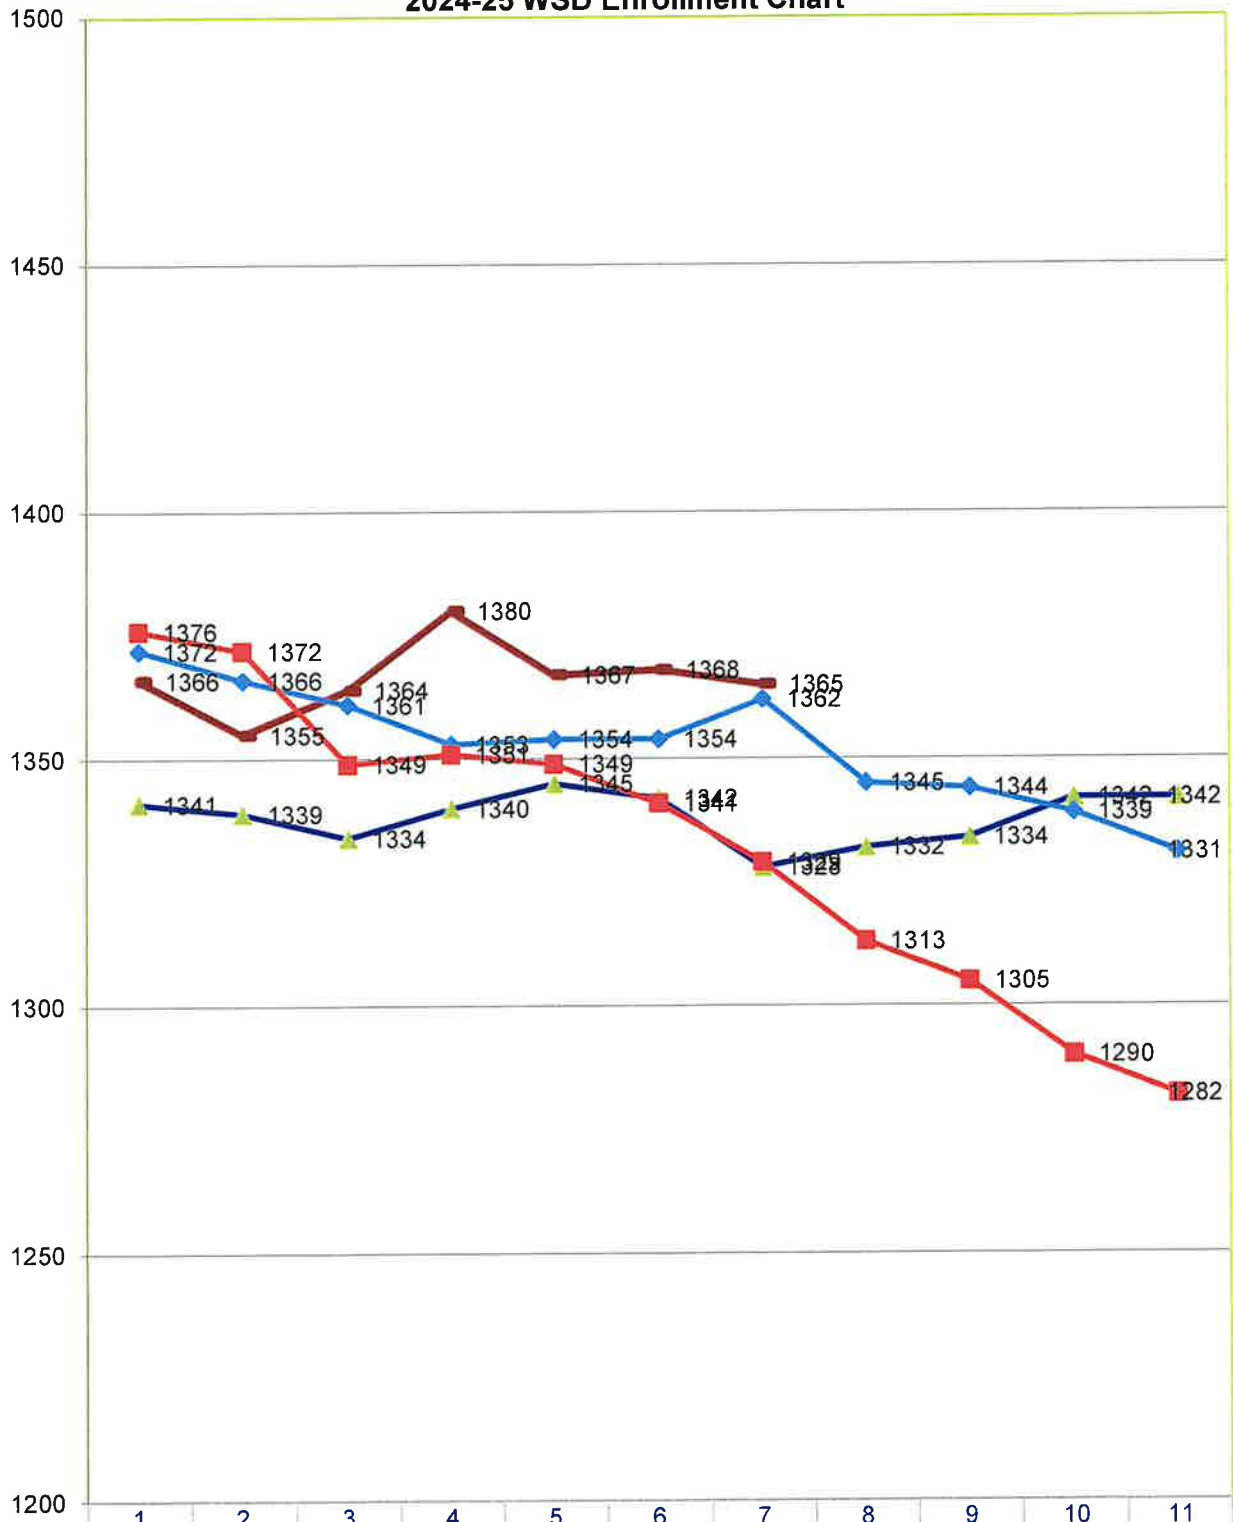

2024-25 WSD Enrollment Chart

	1	2	3	4	5	6	7	8	9	10	11
2024/25	1366	1355	1364	1380	1367	1368	1365				
2023/24	1341	1339	1334	1340	1345	1342	1328	1332	1334	1342	1342
2022/23	1372	1366	1361	1353	1354	1354	1362	1345	1344	1339	1331
2021/22	1376	1372	1349	1351	1349	1341	1329	1313	1305	1290	1282